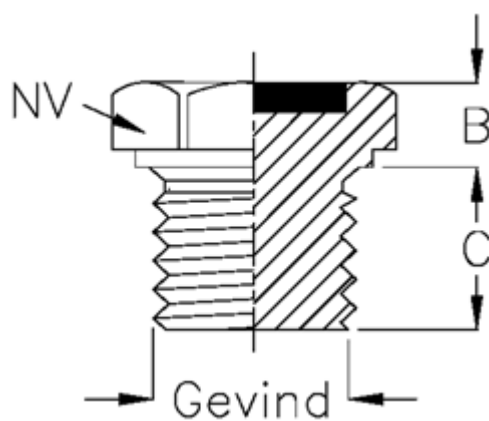

Article number: 21320464B

Description: Drain filling plug  
Type 32A M22x1,5 ET.B (drain blue)

## Measures

B = 8  
C = 10  
NV = 27  
Thread = M22x1,5